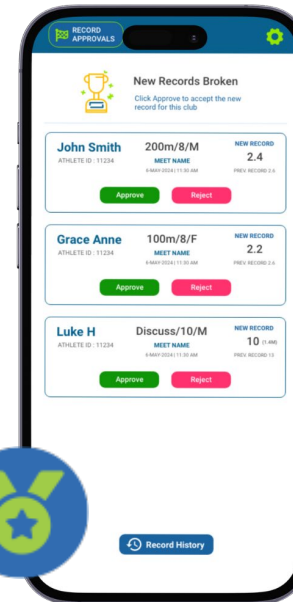

Record Management

Comprehensive Features; Designate Record Approvers; Clear Approval Trail; Approval Notifications