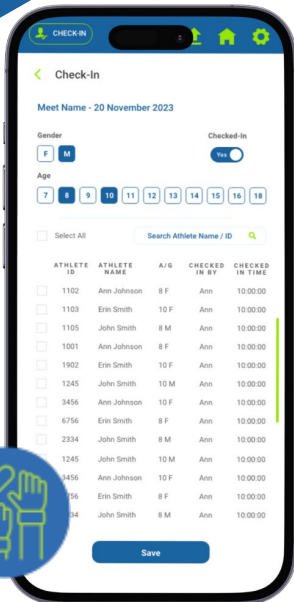

Check-in for Attendance

Manage Attendance; Bulk Nominate/denominate Athletes.