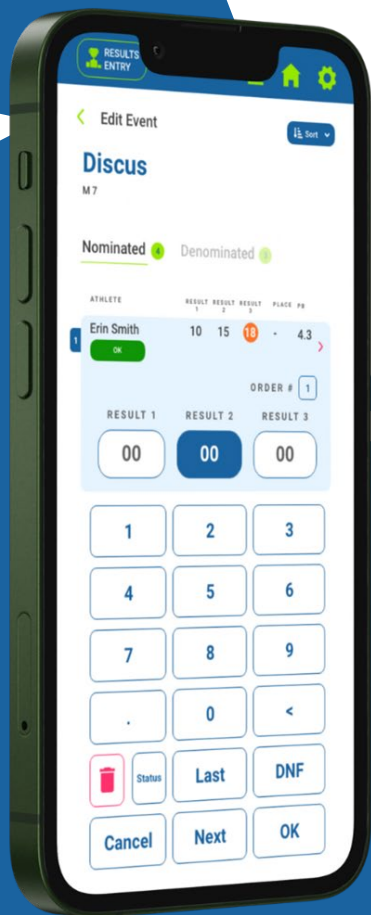

Offline Results Entry

Enter Event Results Without Internet Access

- **Meet Management** : Set up and organize events; sync results across devices.
- **Results Review**: Sort/filter results; view summaries with filters.
- **High Jump Support** : Simple and advanced result entries.