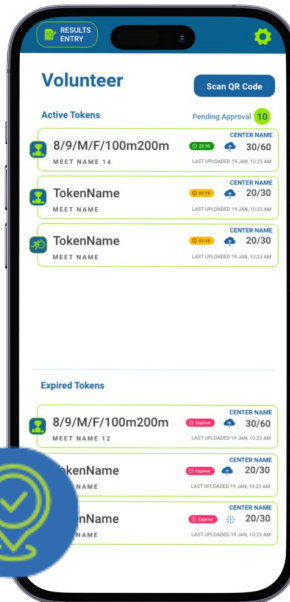

## *Marshall Athletes At The Start Line*

- **RaceHQ Integration:** Connect with RaceHQ for enhanced functionality.
- **Flexible Race Management:** Build race lists in advance or manage live races.
- **History Feature:** View/restore completed races.
- **Multiple Users:** Support for simultaneous multi-user operation.
- **Barcode Scanning:** Quick data entry via barcode scanning.

## Check-in for Attendance

*Manage Attendance; Bulk Nominate/denominate Athletes.*